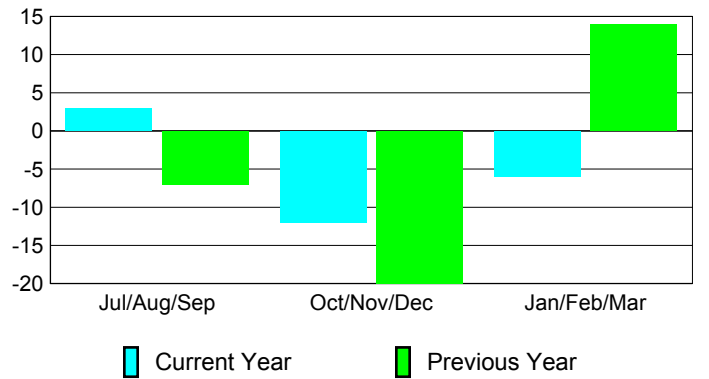

Club Results 2009-2010

Goal, New, Dropped, Gain/Loss

MEMBERSHIP

Membership Results
2009-2010

Membership
2008-2009

Month	Net Memb Goal	Actual New Memb	Actual Dropped Memb	Gain/Loss of Memb	Gain/Loss of Memb
Jul/Aug/Sep	10	39	-36	3	-7
Oct/Nov/Dec	20	24	-36	-12	-20
Jan/Feb/Mar	0	26	-32	-6	14
Totals	30	89	-104	-15	-13

Membership Results 2009-2010

Goal, New, Dropped, Gain/Loss

Comparison of Club Gain/Loss

Current Year Compared to the Previous Year

Comparison of Membership Gain/Loss

Current Year Compared to the Previous Year

YTD Status Quo Clubs 2009-2010

Status Quo Clubs Compared to Status Quo Members

Gender Comparison 2009-2010