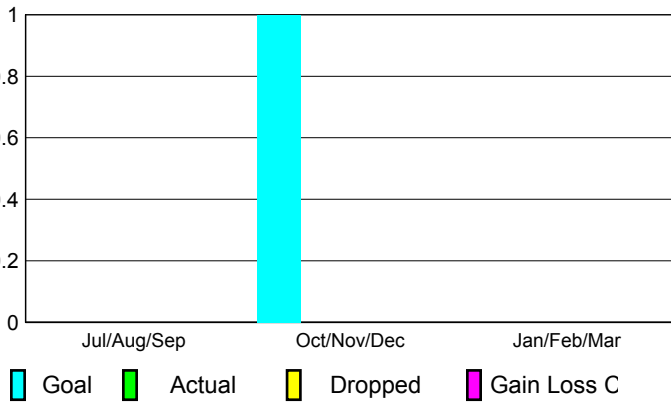

2009-2010 GMT Quarterly Report for District (or Undistricted) **District 108TA2**

GMT: **Federico STEINHAUS**

Location: **ITALY**

GMT CA: **4**

CLUBS

Club Results
2009-2010

Clubs
2008-2009

Month	New Club Goal	Actual New Clubs	Actual Dropped Clubs	Gain/Loss of Clubs	Gain/Loss of Clubs
Jul/Aug/Sep	0	0	0	0	0
Oct/Nov/Dec	1	0	0	0	0
Jan/Feb/Mar	0	0	0	0	0
Totals	1	0	0	0	0

Club Results 2009-2010

Goal, New, Dropped, Gain/Loss

MEMBERSHIP

Membership Results
2009-2010

Membership
2008-2009

Month	Net Memb Goal	Actual New Memb	Actual Dropped Memb	Gain/Loss of Memb	Gain/Loss of Memb
Jul/Aug/Sep	10	39	-36	3	-7
Oct/Nov/Dec	20	24	-36	-12	-20
Jan/Feb/Mar	0	26	-32	-6	14
Totals	30	89	-104	-15	-13