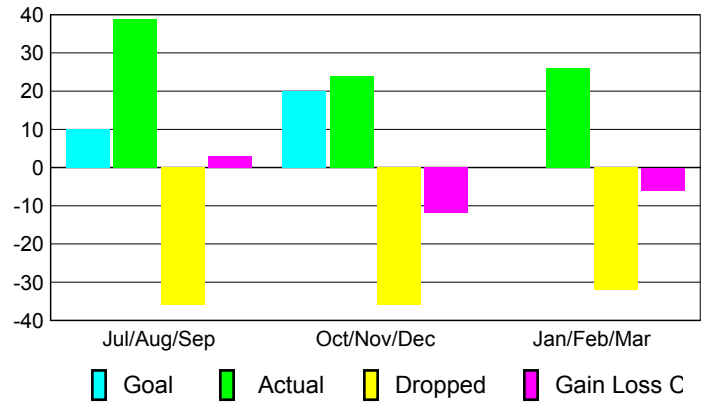

Club Results 2009-2010

Goal, New, Dropped, Gain/Loss

MEMBERSHIP

Membership Results
2009-2010

Membership
2008-2009

Month	Net Memb Goal	Actual New Memb	Actual Dropped Memb	Gain/Loss of Memb	Gain/Loss of Memb
Jul/Aug/Sep	10	39	-36	3	-7
Oct/Nov/Dec	20	24	-36	-12	-20
Jan/Feb/Mar	0	26	-32	-6	14
Totals	30	89	-104	-15	-13

Membership Results 2009-2010

Goal, New, Dropped, Gain/Loss

Comparison of Club Gain/Loss

Current Year Compared to the Previous Year

Comparison of Membership Gain/Loss

Current Year Compared to the Previous Year